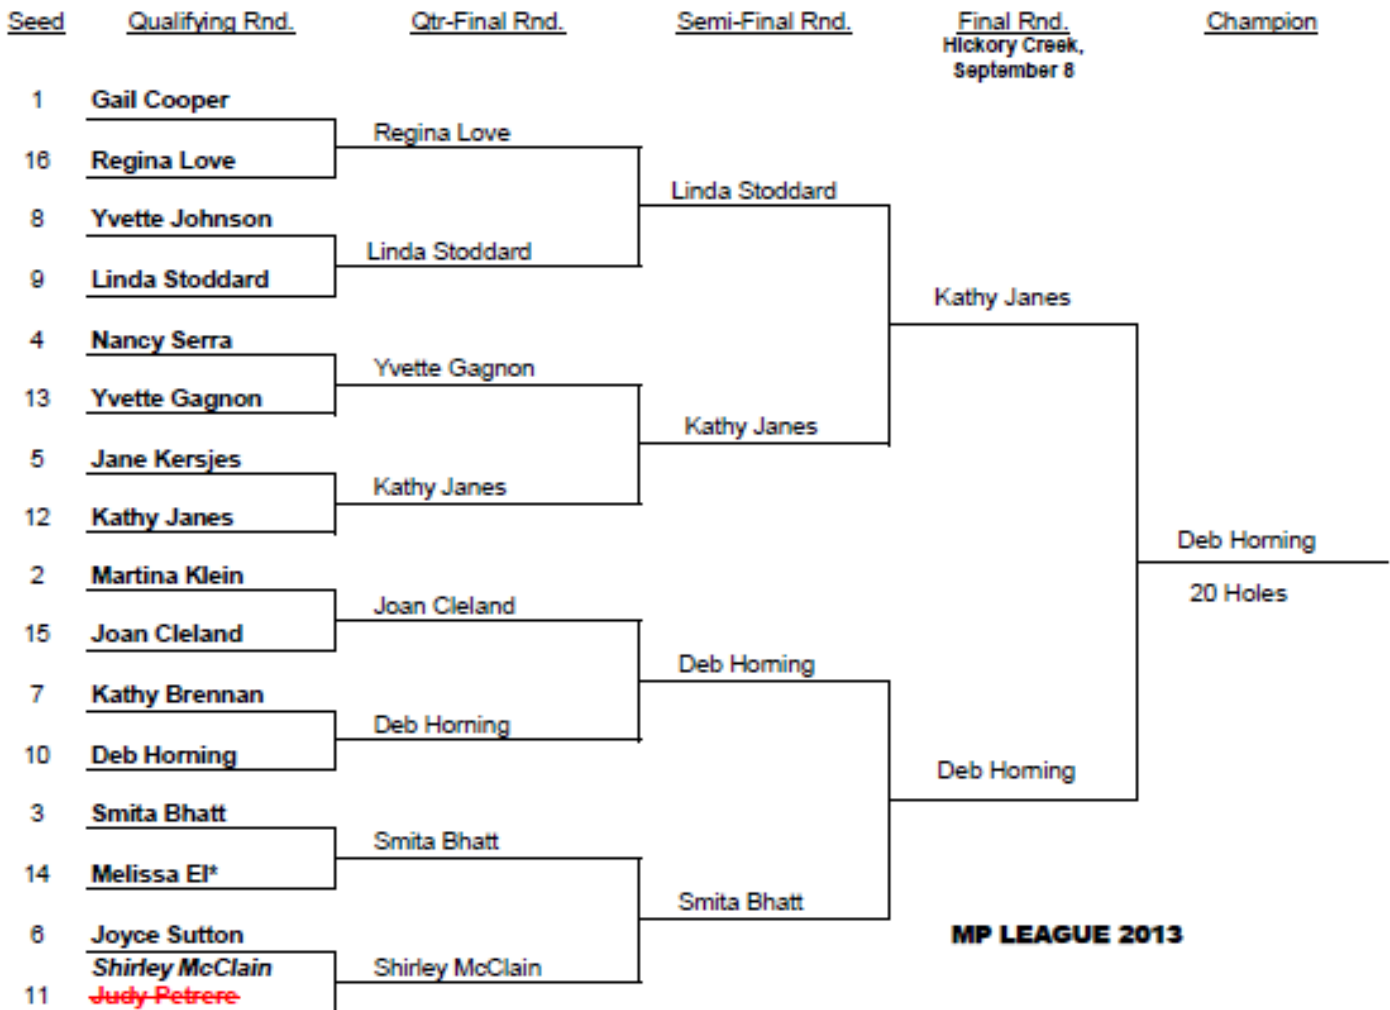

2013 Match Play League Finale at Tyrone Hills September 8, 2013

Deb Horning (right) won the 2013 Match Play League by defeating Kathy Janes (left) in finals after 20 holes.

Members of the 2013 Match Play League at the finales. The league had 47 players.

MWGA 2013 Match Play League

Avocets	TPW	TPL
Jane Kersjes	49	27
Deb Horning	44	28
Unha Murray	40	32
Jodie Chapa	30	43
Olivia Bayagich	29	44
Ellen Howell	24	42
Blue Jays	TPW	TPL
Kathy Janes	43	31
Yvette Gagnon	43	33
Tina Fisher	42	32
Arlene Shields	39	40
Linda Peebles	33	37
Susan Bento	23	50
Cardinals	TPW	TPL
Martina Klein	50	21
Yvette Johnson	45	27
Karen Strock	35	43
Linda Morton	33	43
Mary Warnick	29	36
Inez Bridges	27	49
Doves	TPW	TPL
Judy Petrere	44	33
Melissa El	43	37
Arezell Brown	42	35
Shirley McClain	36	41
Barb Rupas	33	38
Raida Abdullah	31	45