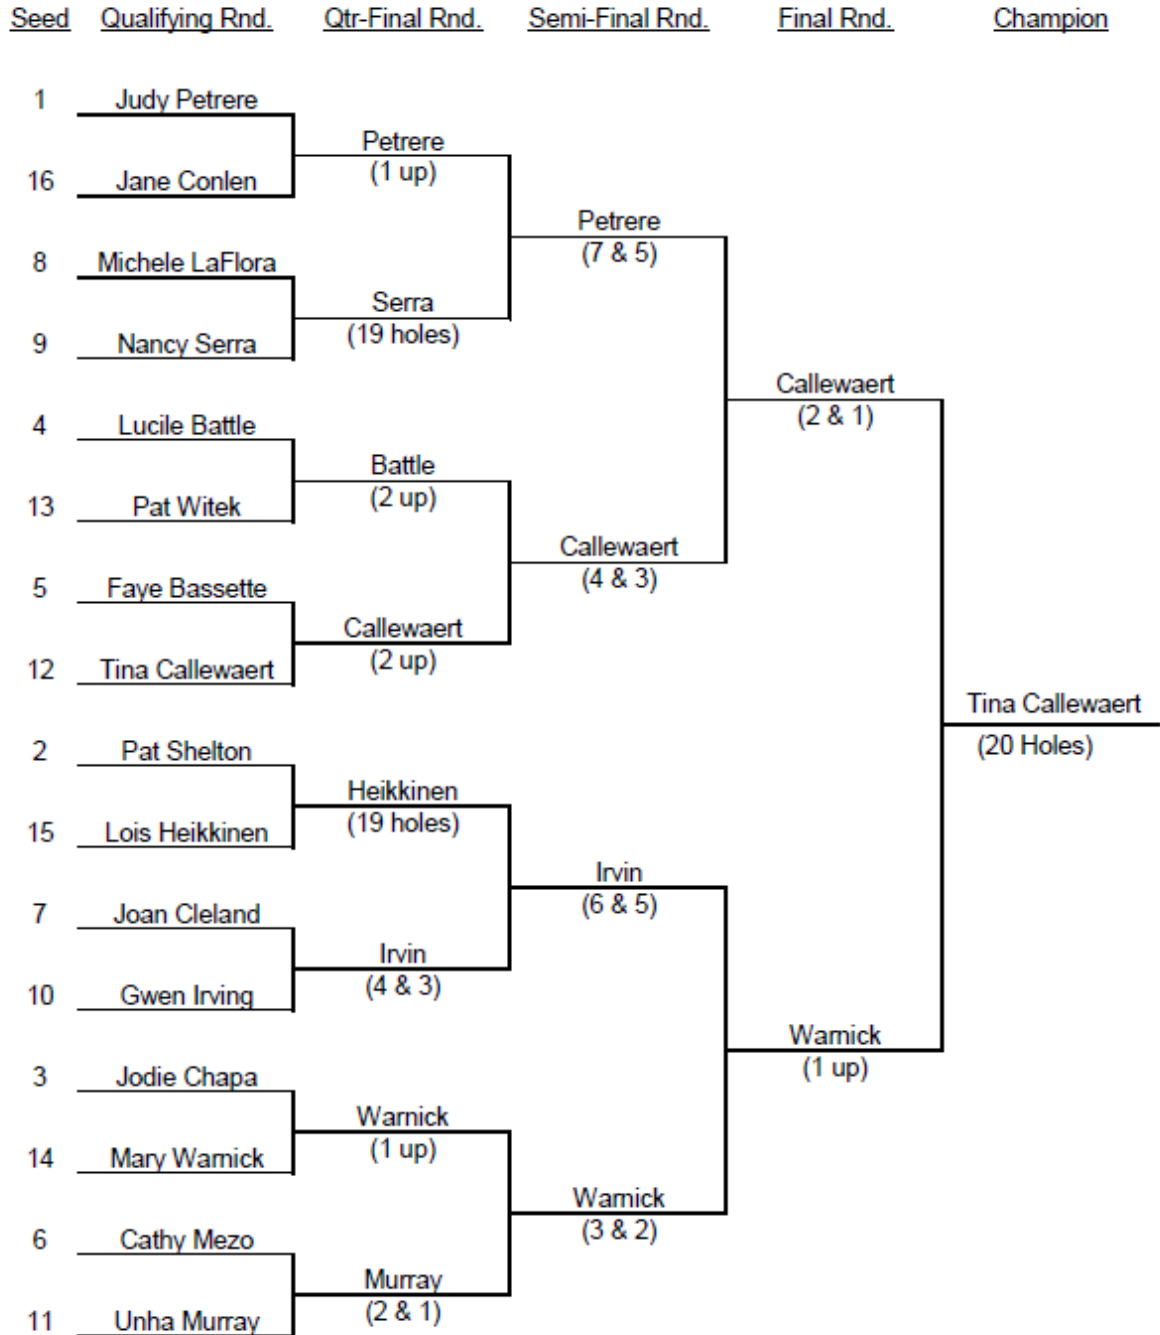

2012 MWGA Match Play League Playoffs
Match Play Brackets

2012 MWGA Match Play League - STANDINGS

UPDATED: 07/22/12

Avocets							TPW		TPL		Blue Jays							TPW		TPL	
Bridges	Horning	Howell	Irvin	Murray	Ponikiewski					Callewaert	Conlen	Klein	MacPherson	Madej	Pinkard						
Gwen Irvin	10	10	3	10	10			43	20	Tina Callewaert	10	4	10	9	10			43	36		
Unha Murray	10	10	10	4	9			43	33	Jane Conlen	5	10	3	10	10			38	33		
Ellen Howell	10	5	10	7	10			42	30	Martina Klein	10	3	10	4	10			37	34		
Lauri Ponikiewski	10	10	4	4	9			37	34	Sue Madej	9	3	10	10	5			37	36		
Deb Horning	10	10	2	6	4			32	39	Cynthia Pinkard	5	7	3	10	10			35	40		
Inez Bridges	4	3	0	1	1			9	50	Terry MacPherson	7	10	7	3	5			32	43		
Cardinals							TPW		TPL		Doves							TPW		TPL	
Chapa	Gagnon	Morton	Shields	Strock	Witek					Brown	Coury	Johnson	Mezo	Pegues	Warnick						
Jodie Chapa	9	10	10	10	10			49	20	Cathy Mezo	10	10	7	10	10			47	29		
Pat Witek	3	10	10	9	10			42	37	Mary Warnick	5	10	10	5	10			40	36		
Yvette Gagnon	9	9	9	7	5			39	47	Arezell Brown	10	5	4	10	10			39	32		
Linda Morton	3	9	9	10	6			37	43	Barb Coury	5	10	3	10	7			35	44		
Karen Strock	3	10	5	10	7			35	42	Yvette Johnson	10	7	10	4	2			33	42		
Arlene Shields	2	9	9	5	9			34	47	Francine Pegues	2	7	10	7	7			33	44		
Eagles							TPW		TPL		Falcons							TPW		TPL	
Brennan	Heikkinen	McClain	Merrick	Petrere	Rupas					Bessette	Cleland	Friis	Oliver	Shiver	Stockton						
Judy Petrere	10	10	10	10	10			50	17	Faye Bessette	10	10	10	10	7			47	19		
Lois Heikkinen	10	10	10	3	6			39	28	Lu Stockton	10	6	10	10	10			46	26		
Shirley McClain	9	5	10	4	10			38	32	Joan Cleland	7	4	10	10	10			41	33		
Kathy Brennan	3	9	10	5	10			37	33	Belinda Friis	2	10	4	10	2			28	40		
Barb Rupas	4	10	3	10	5			32	36	Carol Shiver	0	3	6	10	5			24	47		
Susan Merrick	0	0	0	0	0			0	50	Monica Oliver	0	4	10	7	2			23	44		
Gulls							TPW		TPL		Hawks							TPW		TPL	
Battle	Cooper	Fernandez	O'Brien	Serra	Williams					Buechel	LaFlora	Love	Marion	Shelton	Sutton						
Lucile Battle	10	10	10	9	10			49	25	Pat Shelton	10	10	10	10	10			50	23		
Nancy Serra	9	10	6	10	9			44	31	Michele LaFlora	10	9	10	7	10			46	29		
Andrea Williams	6	3	10	10	9			38	35	Maggie Marion	10	4	9	7	9			39	42		
Gail Cooper	5	10	10	2	10			37	31	Joyce Sutton	10	3	10	9	1			33	29		
Gail O'Brien	4	6	10	1	2			23	41	Regina Love	10	9	9	5	0			33	39		
Ina Fernandez	1	2	1	10	4			18	46	Denise Buechel	3	1	4	3	0			11	50		

TPW = Total Points Won TPL = Total Points Lost

BOLD NAMES = Eligible for Playoffs

RED NUMBERS = Withdrawal