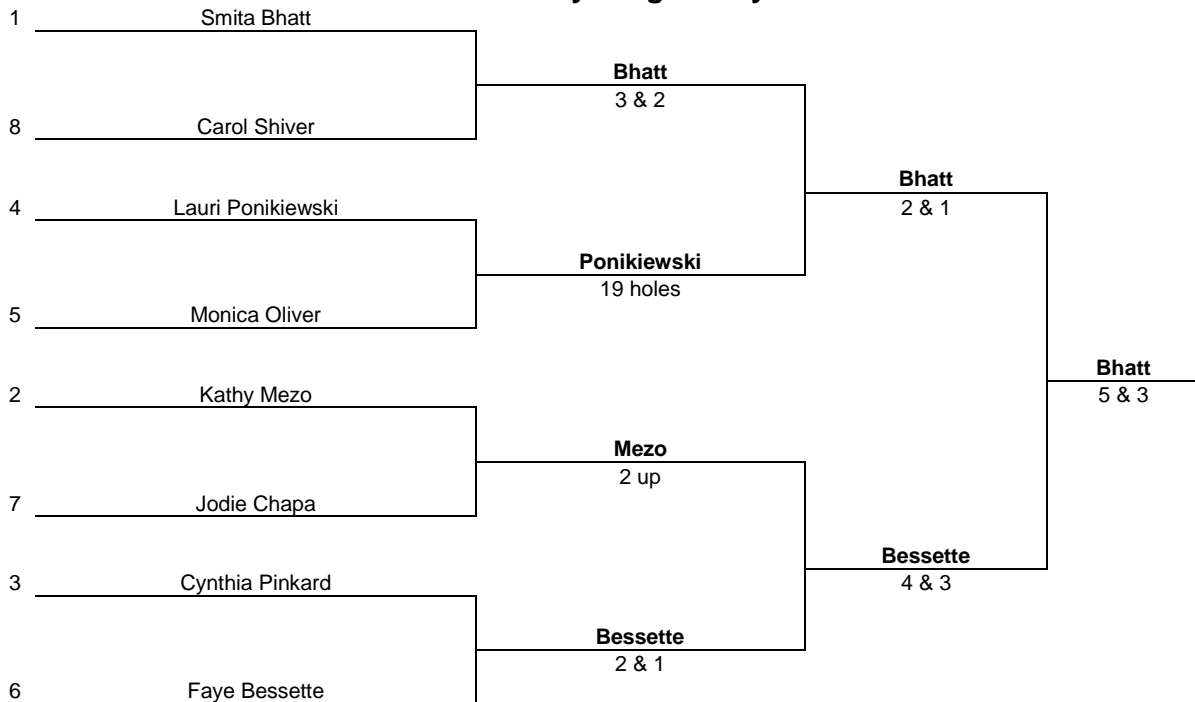

MWGA Match Play League Finale - Hunters Ridge, Sep 19, 2010

Center: 2010 Match Play League Champion, Smita Bhatt defeats runner-up Faye Bessette (left) 5 & 3 at Hunters Ridge

Pat Witek (above and below), League Coordinator is presented with a gift of appreciation from league members. Barb Coury presents Pat with the gift.

Flight Winners: Monica Oliver, Kathy Mezo, Smita Bhatt, Cynthia Pinkard and Faye Bessette, not pictured: Ponikiewski

2010 MWGA Match Play League Playoff Brackets

2010 MWGA Match Play League - STANDINGS

UPDATED: 08/01/10

TPW = Total Points Won TPL = Total Points Lost