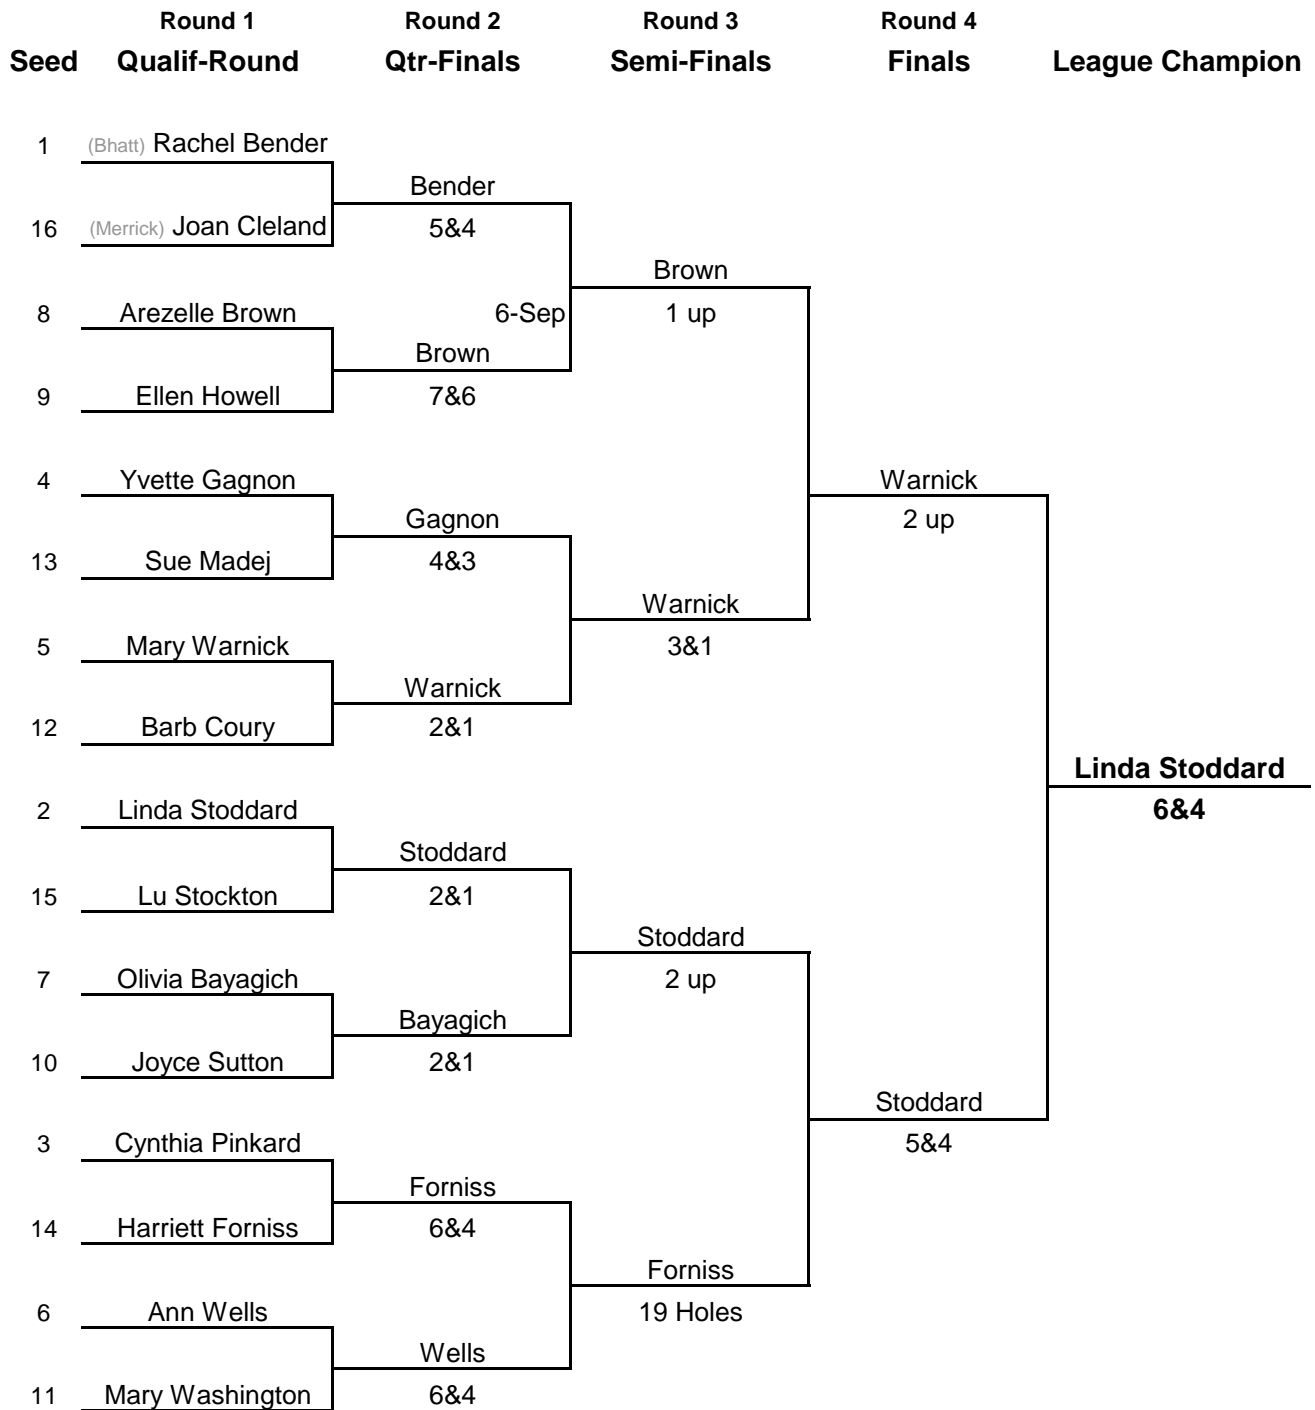

2014 Match Play League Winner and Runner-up

On September 20th at Salem Hills Golf Club in Northville, Linda Stoddard (right) defeated Mary Warnick (left) 6 & 4 to become the 2014 MPL Champion. Cynthia Pinkard (center), the MPL Coordinator, presented the trophy and congratulated the players.

2014 Match Play Brackets

Match Play Finale - Match Play Team Competition - Sep 20 - Results

	TEAM 1		TEAM 2	
	Matches won or tied		Matches won or tied	
Singles				
Unha murray		2 up >	1	Debra Horning
Kathryn Mumm		3 & 2 >	1	Denise Buechel
Olivia Bayagich	1	< 1 up		Rachel Bender
Mary Washington		1 up >	1	Monica Oliver
Yvette Gagnon	1	< 1 up		Pam Pritzl
Regina Love	1	< 1 up		Shirley Lewis
Arezell Brown		1 up >	1	Inez Bridges
Lucile Battle		3 & 1 >	1	Joyce Sutton
Raida Abdullah	1	< 1 up		Shirley McClain
Carol Shiver		2 up >	1	Harriett Forniss
Anne Wells	1/2	AS	1/2	Karen Strock
Gail Cooper	1/2	AS	1/2	Lu Stockton
Susan Merrick		? >	1	Barbara Coury
Joan Cleland	1	< 2 & 1		Kathy Brennan
	Singles	6	to	8
Four-Ball				
Murray/Mumm	1	< 2 up		Horning/Buechel
Bayagich/Washington	1	< 3 & 2		Bender/Oliver
Gagnon/Love		1 up >	1	Pritzl/Lewis
Brown/Battle	1	< 1 up		Bridges/Sutton
Abdullah/Shiver		3 & 1 >	1	McClain/Forniss
Wells/Cooper		4 & 2 >	1	Strock/Stockton
Merrick/Cleland		1 up >	1	Coury/Brennan
	Four-Ball	3	to	4
Foursomes				
Murray/Mumm	1	< 1 up		Horning/Buechel
Bayagich/Washington	1	< 1 up		Bender/Oliver
Gagnon/Love	1	< 2 up		Pritzl/Lewis
Brown/Battle	1/2	AS	1/2	Bridges/Sutton
Abdullah/Shiver		2 up >	1	McClain/Forniss
Wells/Cooper	1/2	AS	1/2	Strock/Stockton
Merrick/Cleland		1up >	1	Coury/Brennan
	Foursomes	4	to	3
	Total	13		15

* = Flight Winner

BOLD & RED = Forfeited points